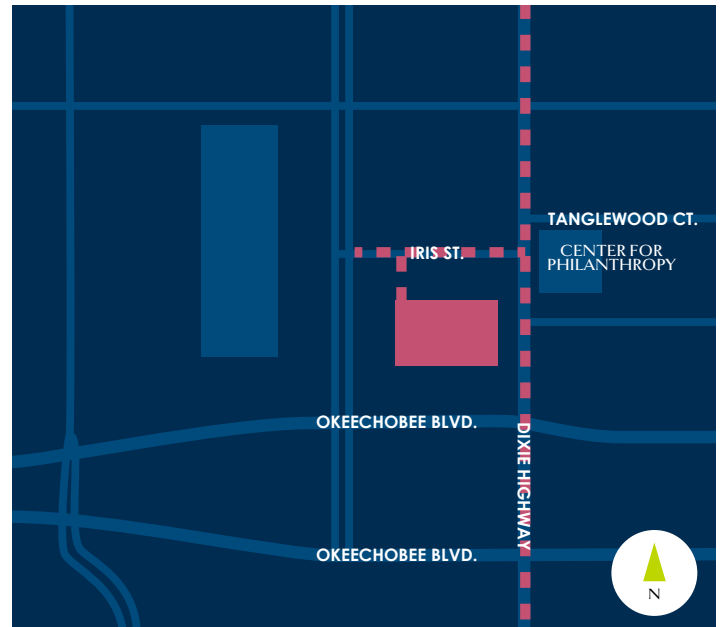

Overflow Parking Options

for events in the Community Rooms at the Center for Philanthropy

1. METERED PARKING

Metered parking is available along Dixie Highway and Iris Street, just a few minutes' walk from the Center for Philanthropy.

 metered parking streets

 metered parking lot

2. HIBISCUS GARAGE

- The Hibiscus Garage is located at

**530 Hibiscus Street
West Palm Beach FL**

Refer to blue line on map
for driving reference

- The walk from the Hibiscus garage to the Center for Philanthropy is about **8 minutes**.

**700 S. Dixie Hwy.
West Palm Beach FL**

- Head east on Hibiscus St.
- turn right onto Dixie Hwy.
- turn left onto Tanglewood Ct.

Refer to the green line on map
for walking direction